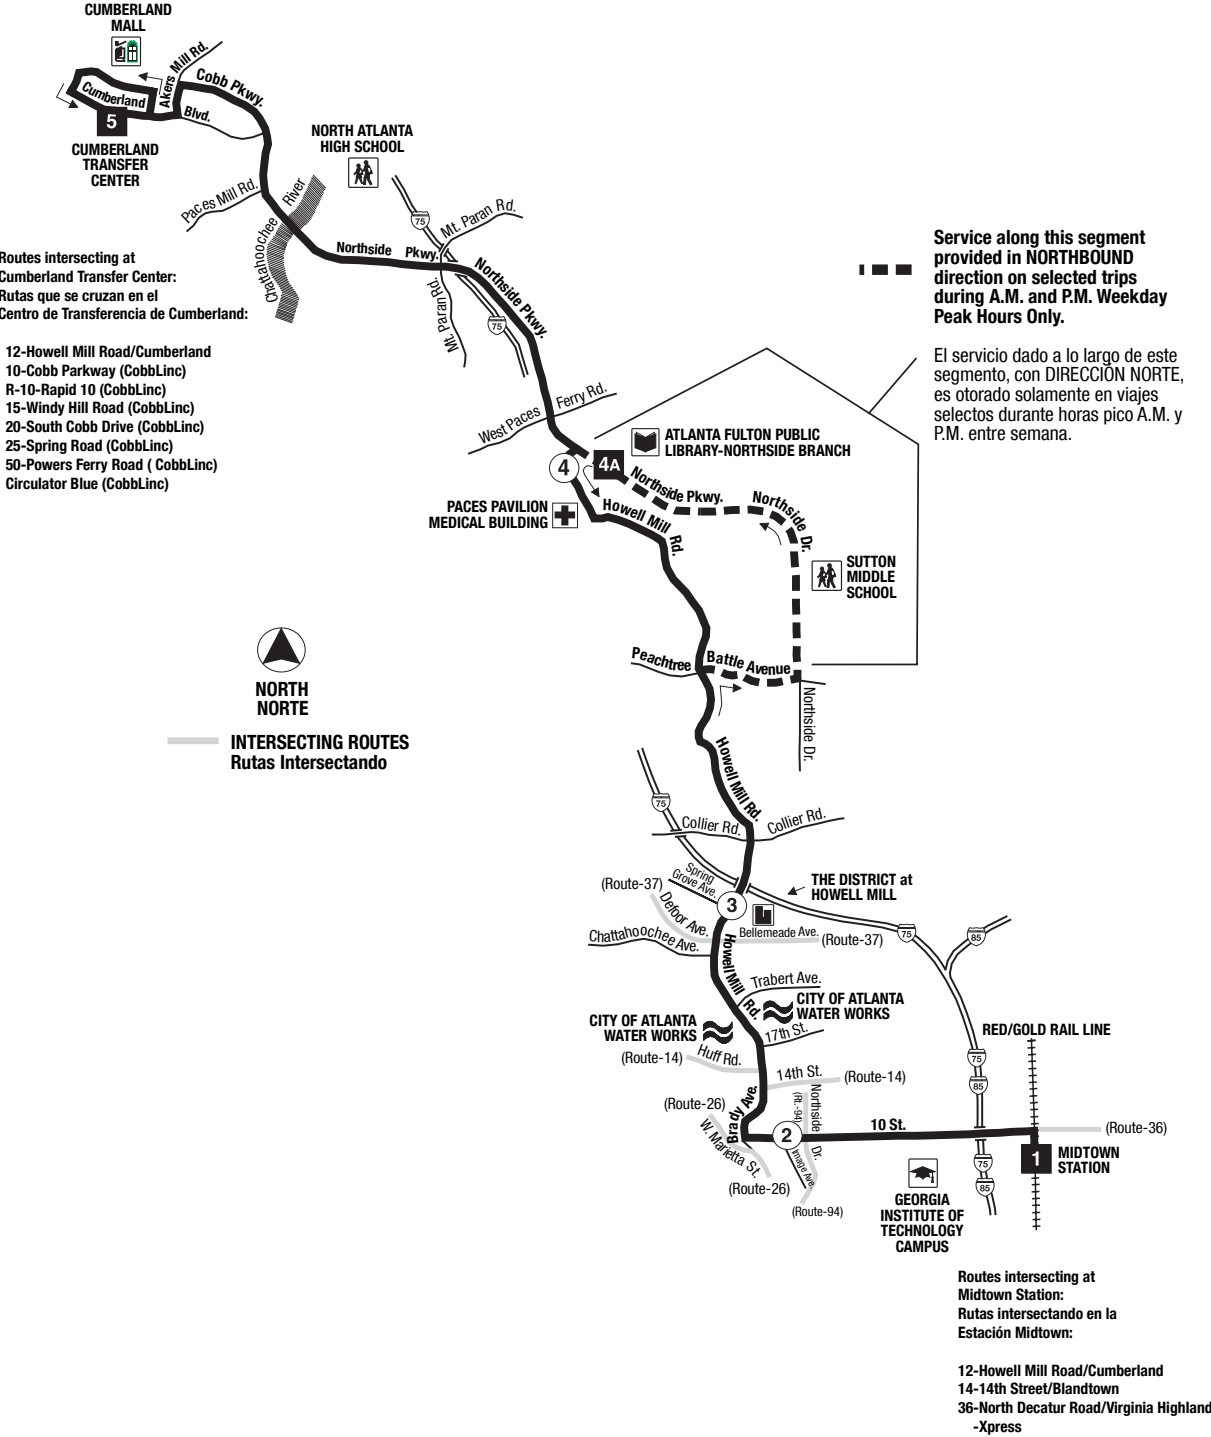

Howell Mill Road/ Cumberland

12

Effective as of:
04-24-2021

Rail Stations Served:
Midtown

En Español
marta
itsmarta.com / 404-848-5000

Safety Tips For Riding MARTA

1. **Wait at the bus stop.** You can only board and get off the bus at designated MARTA bus stops.
2. **Please allow passengers to exit the bus before you board.** For safety purposes, customers using mobility devices should board last.
3. **Do not cross in front of a MARTA bus at a bus stop.** Wait until the bus leaves the stop, and then cross carefully looking both ways. ALWAYS use the crosswalks.
4. **Do not distract bus operators by engaging them in unnecessary conversation when the bus is in motion.** The U.S. Department of Transportation is leading the effort to end distracted driving. Distracted driving is a serious, life-threatening practice.
5. **Protect your property.** When using an electronic device, avoid sitting or standing near doors on rail cars and buses.

For additional safety tips, visit our web site at www.itsmarta.com.

Remember Safety First ...Ride Safe

Sugerencias de seguridad en autobuses